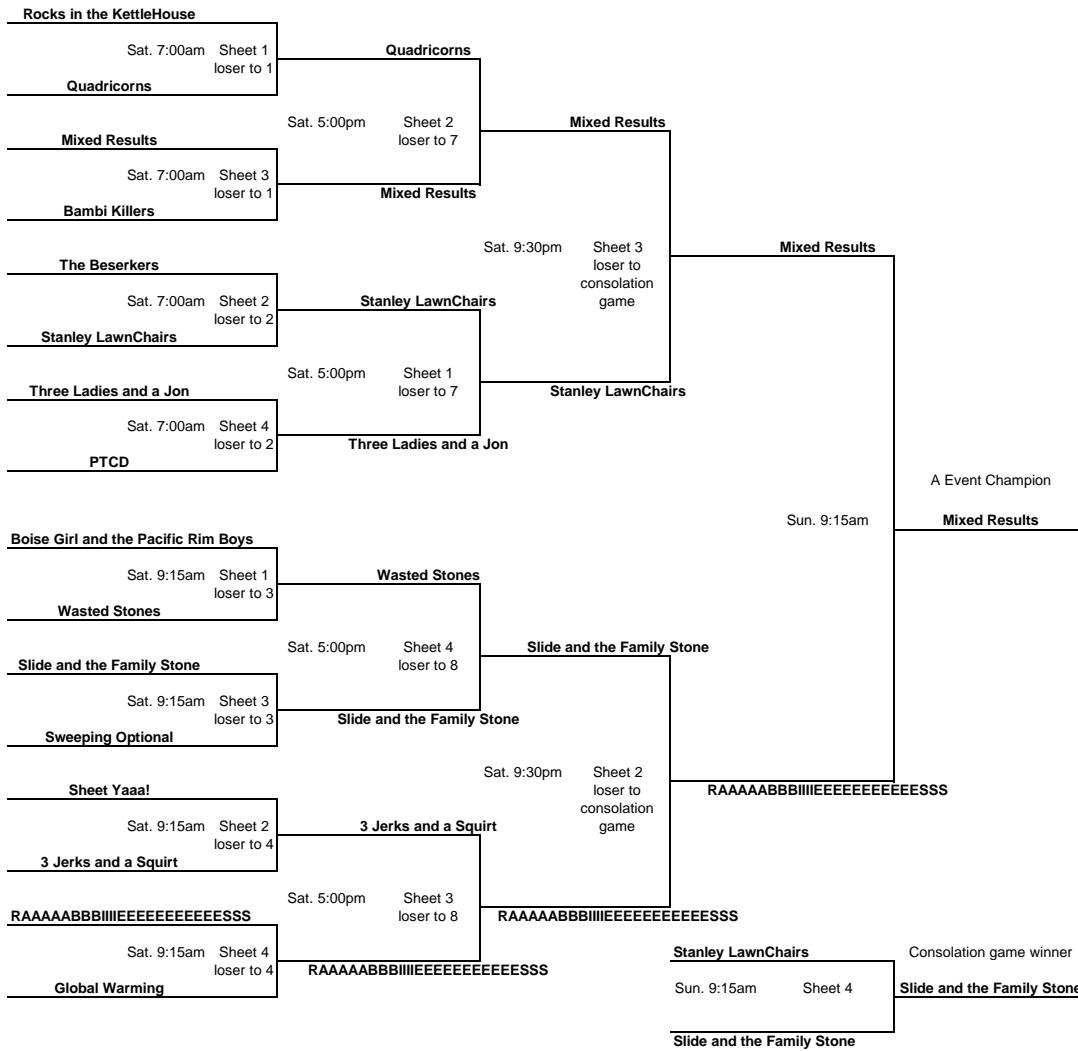

2016 Sawtooth Outdoor Bonspiel Bracket

A Event

B Event

C Event