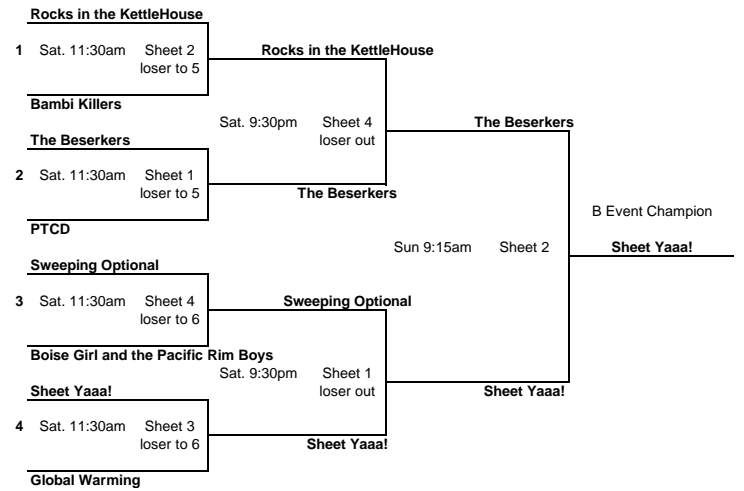

2016 Sawtooth Outdoor Bonspiel Bracket

A Event

B Event

C Event