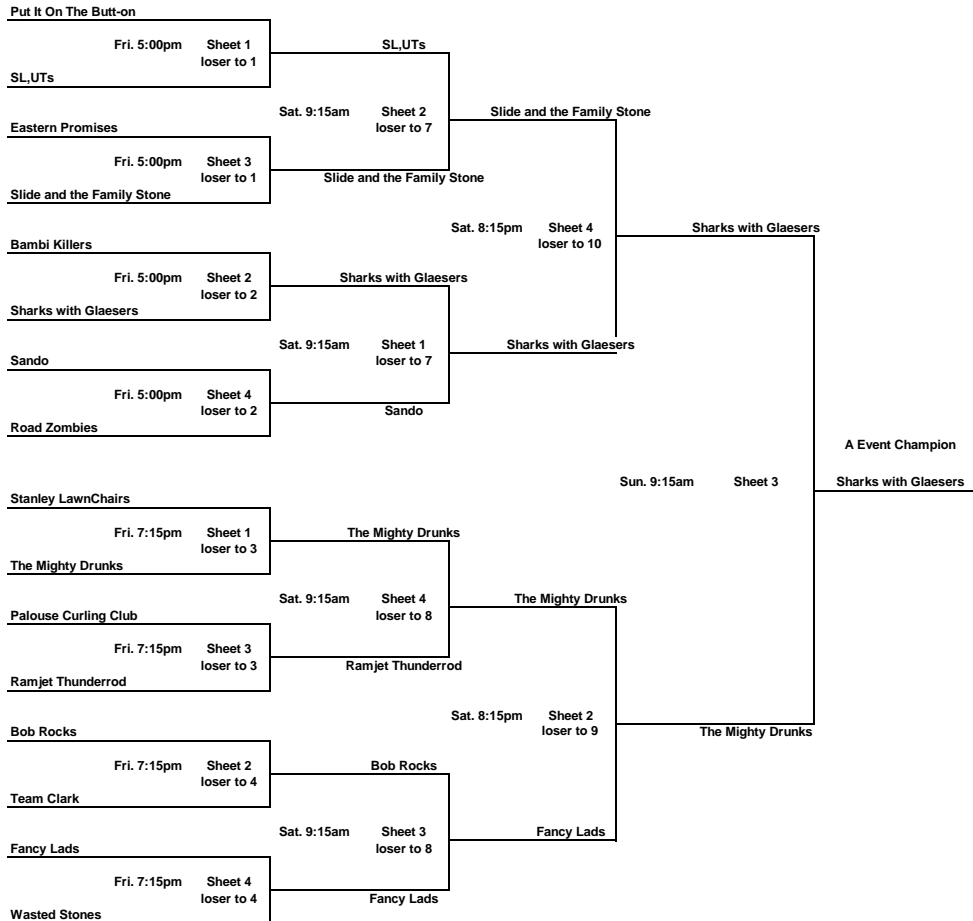

## 2020 Sawtooth Outdoor Bonspiel Bracket

### A Event

### B Event