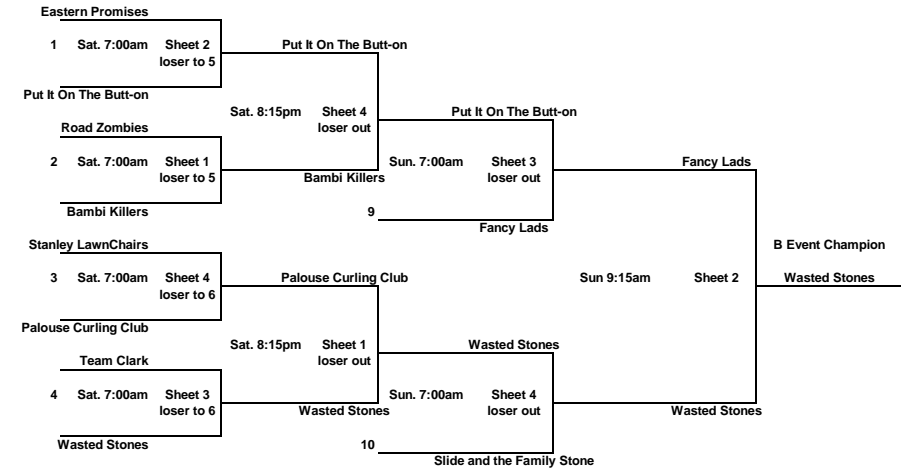

## 2020 Sawtooth Outdoor Bonspiel Bracket

### A Event

### B Event