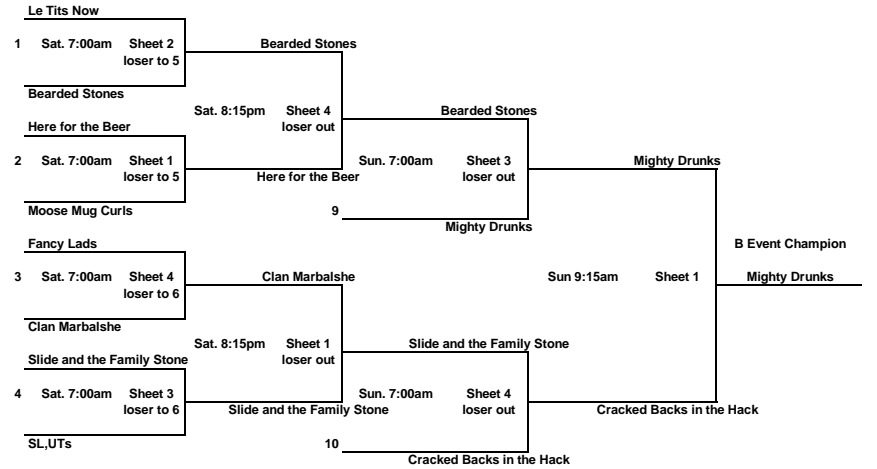

2022 Sawtooth Outdoor Bonspiel Bracket

A Event

B Event

C Event