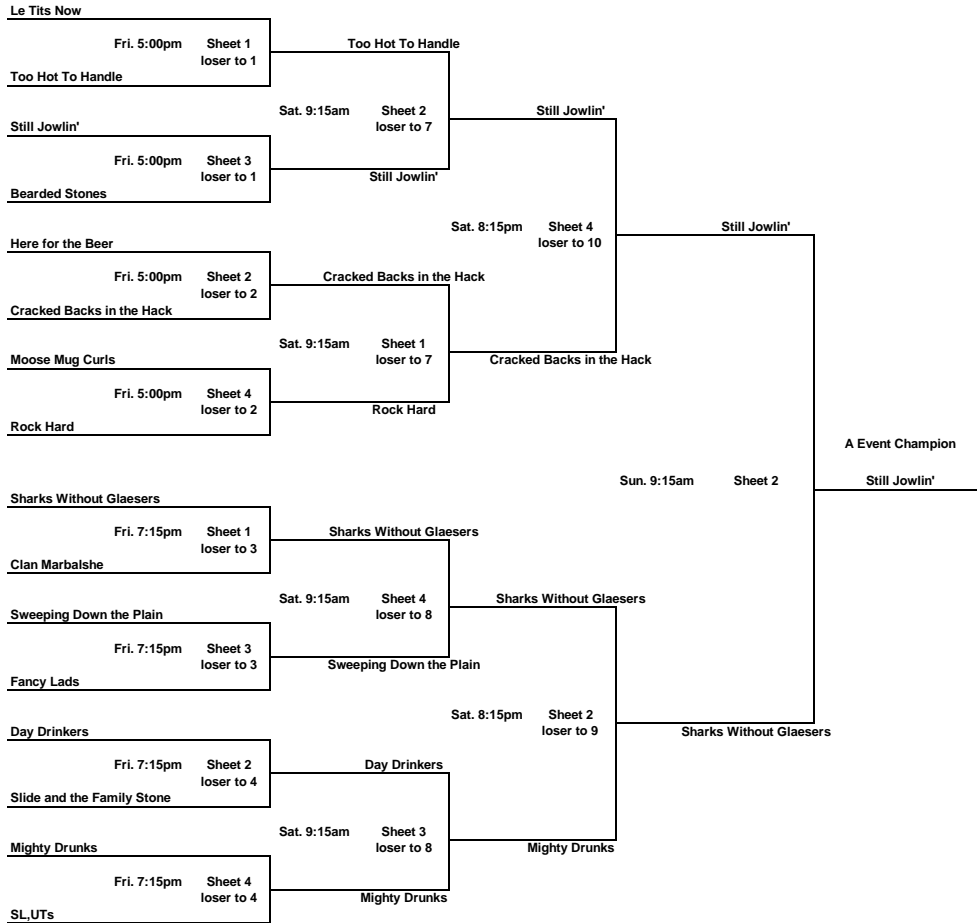

2022 Sawtooth Outdoor Bonspiel Bracket

A Event

B Event

C Event